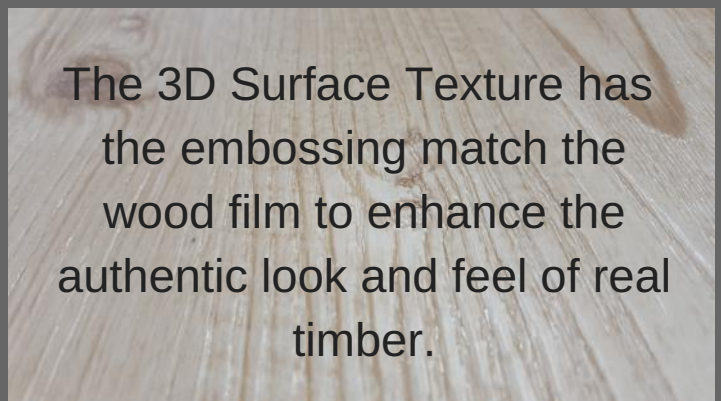

**Surface Texture
Technology**

The 3D Surface Texture has the embossing match the wood film to enhance the authentic look and feel of real timber.

ADMIRERD FLOORING

Loose Lay

UV coating

Wear resistant layer

Decorative layer

Upper bottom

Glass Fiber

Middle bottom

Anti-slip backing

Fresh oak

Driftwood

ADMIRRED FLOORING

Stone wood

Stone wood

SPECIFICATIONS

- 3D Surface Texture real wood look & feel
- High Definition Wood film
- Nano-Silver Antibacterial protection
- 5mm Loose Lay structure
- 0.5mm wear layer
- Fibreglass reinforcing strength layer
- Super grip anti-slip backing
- Made from original materials
- Extra Wide premium planks
- 25/15 year residential/commercial warranty